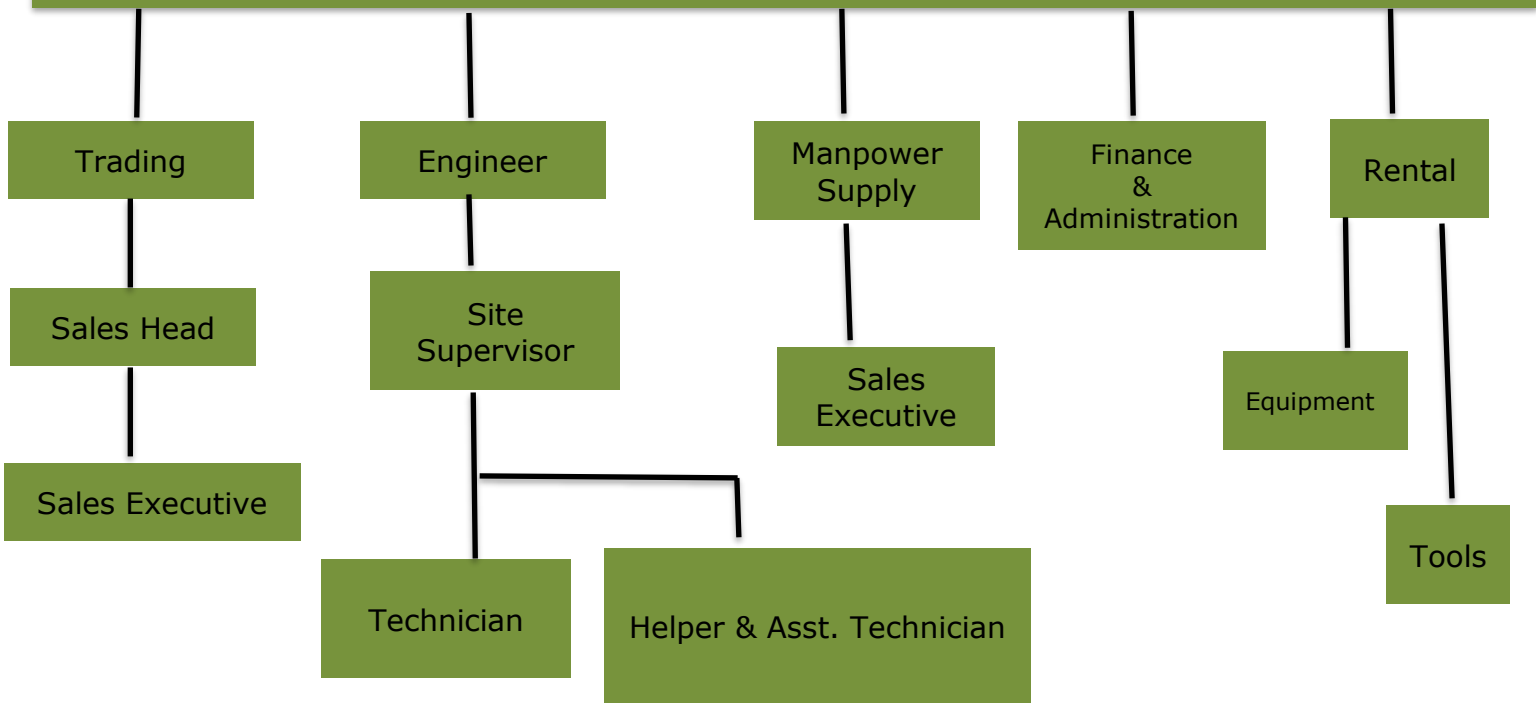

Quality Policy

Green Tree Trading and Contracting is dedicated to meeting Customer and applicable requirements by understanding their needs and consistently delivering high- quality work on time.

We are committed to continuously improving the effectiveness of our quality management system.